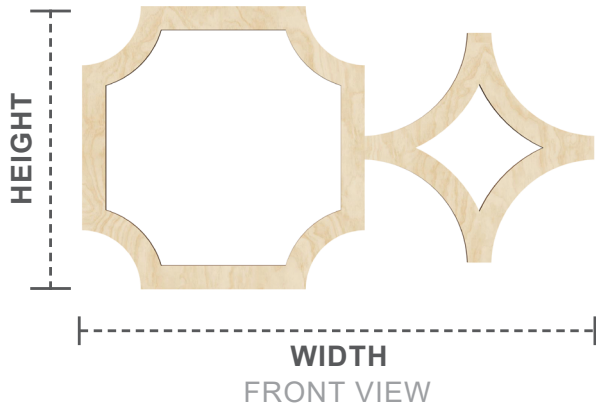

# STAIN GRADE 2-PIECE WOOD FRETWORK

STYLE

ANDERSON

WIDTH  
FRONT VIEW

THICKNESS  
SIDE VIEW

42 3/8" x 23 3/8"  
**LARGE**

27 7/8" x 15 3/8"  
**MEDIUM**

20 5/8" x 11 3/8"  
**SMALL**

13 3/8" x 7 3/8"  
**EXTRA SMALL**

**PANEL CONSTRUCTION:** Wood grain veneer over substrate. 3/8" or 1/4" thickness.

**USAGE:** Commercial or residential walls & ceilings. Not suitable for areas exposed to water or for outdoor applications.